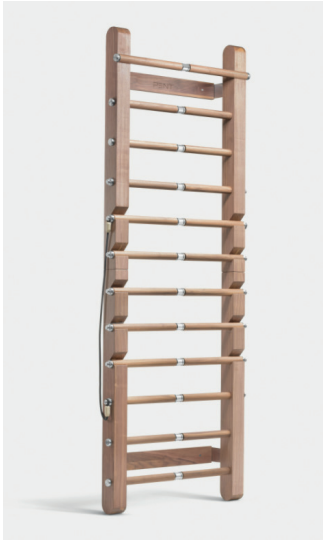

## PENT. SCALA™ Luxury Fitness Wall Bar

The pattern of ladder, referring to roots, contains a feature of weighted and removable rungs. After removing them we obtain a stylish so-called weighted „fitness bar” that is ultra soft to the touch. The available weights are 1 kg, 2 kg, 3 kg, 4 kg and 5 kg. Their weight can be easily identified by the ratio of wood to stainless steel.

Ladder with removable bars (5 pieces), elastic band and 2 TRX clips.