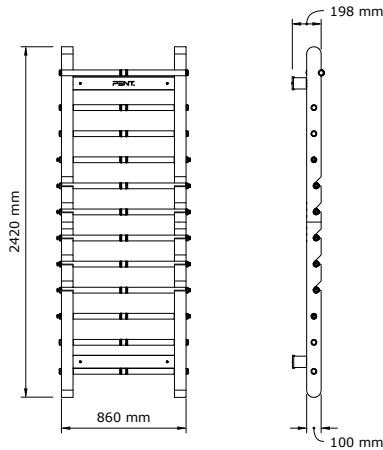

## PENT. SCALA™ Luxury Fitness Wall Bar

The pattern of ladder, referring to roots, contains a feature of weighted and removable rungs. After removing them we obtain a stylish so-called weighted „fitness bar” that is ultra soft to the touch. The available weights are 1 kg, 2 kg, 3 kg, 4 kg and 5 kg. Their weight can be easily identified by the ratio of wood to stainless steel.

Ladder with removable bars (5 pieces), elastic band and 2 TRX clips.

## DIMENSIONS

## WEIGHT

NET	79 kg
GROSS	94 kg